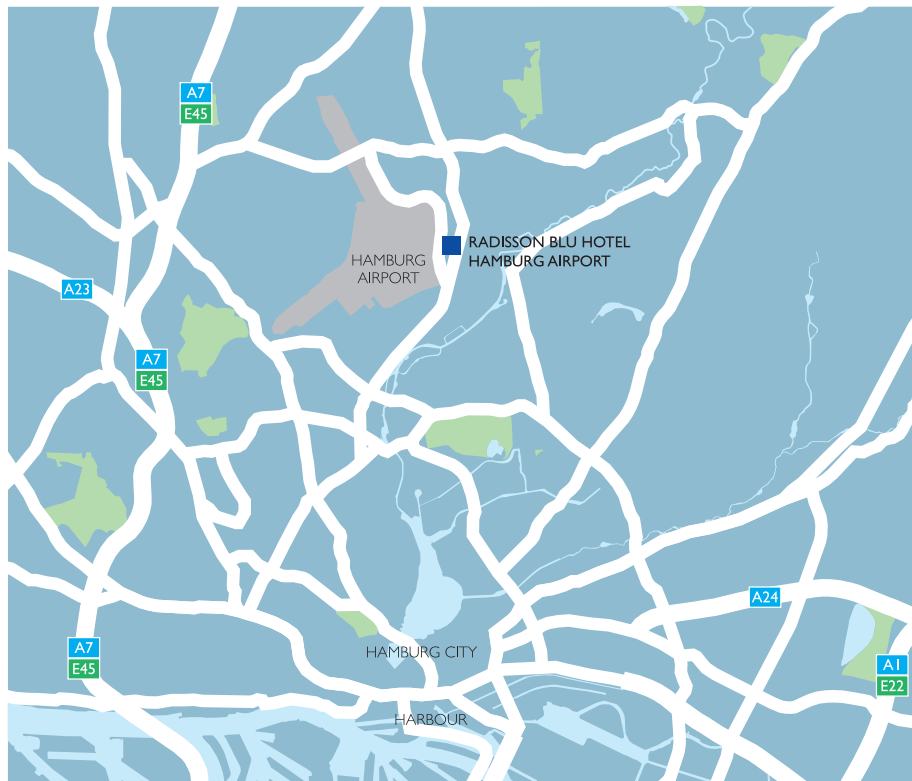

# Driving directions to Radisson Blu Hotel Hamburg Airport

## Location

Radisson Blu Hotel Hamburg Airport is located directly opposite terminals 1 and 2 and the Airport Plaza. The airport belongs to the district of Fulsbüttel and is located only 9 km from the city center. All shops and cultural activities of Hamburg city can be reached quickly and conveniently.

**East/nord- east from Mecklenburg Vorpommern and Schleswig Holstein**, you can reach us via motorway A1 and A24. The A1 crosses the A24 at junction Hamburg Ost. Follow the A24 towards center or Hamburg Horn. Leave the A24 motorway at the Horner traffic circle and follow the airport signs. At the airport the hotel is located directly opposite terminals 1 and 2.

From west and south from Niedersachsen, you can reach us via the A7 motorway. Exit at junction 23 Schnelsen Nord. The airport is signposted throughout Hamburg. Follow the signs. At the airport, the hotel is located directly opposite terminals 1 and 2.